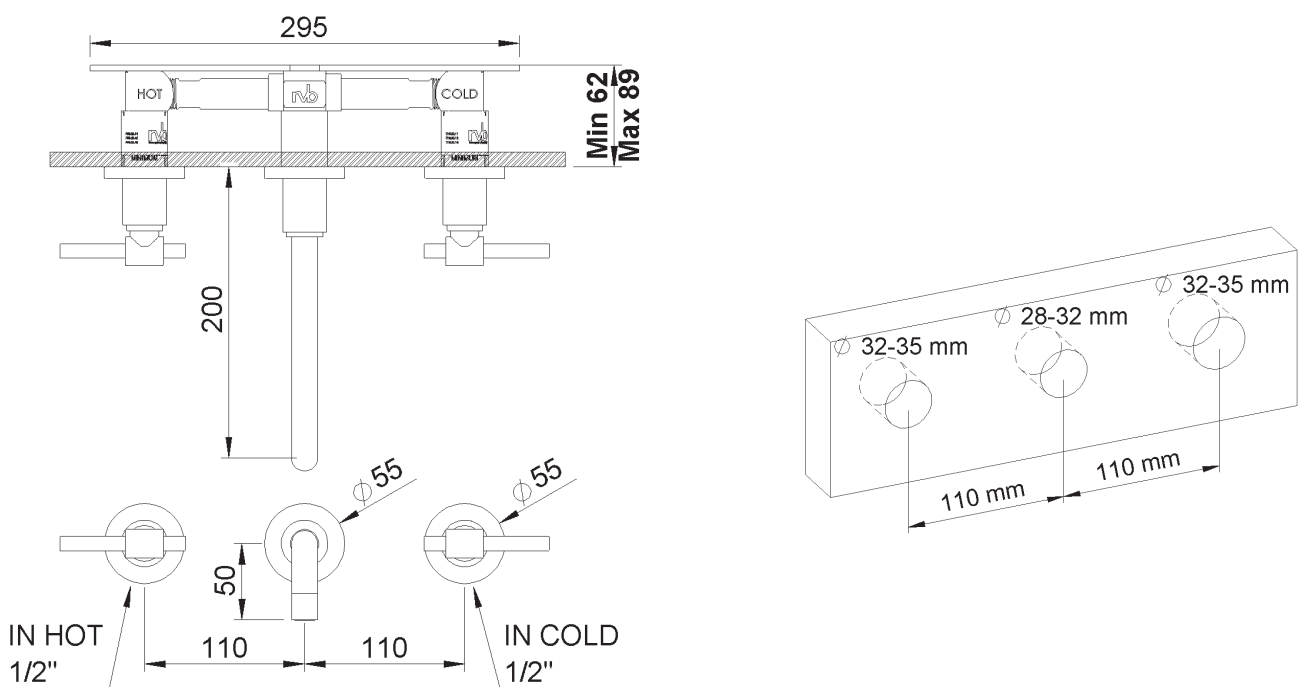

**PRODUCT TECHNICAL SHEET**

Collection : **DYNAMIC**

Ref. : **4027.--.51**

Batterie de lavabo murale 3 trous à encastrer, bec 200mm

Inbouw 3-gats wastafelmengkraan voor wandmontage, uitloop 200mm

Concealed wall-mounted 3-hole basin mixer, spout 200mm

**Picture**

**Product details**

Weight : 2,4 kg

Flow at 3 bar : Restricted 7 l/min

Internal mechanism : Ceramic valve 1/4 turn

**Technical drawing**

RB0.V01